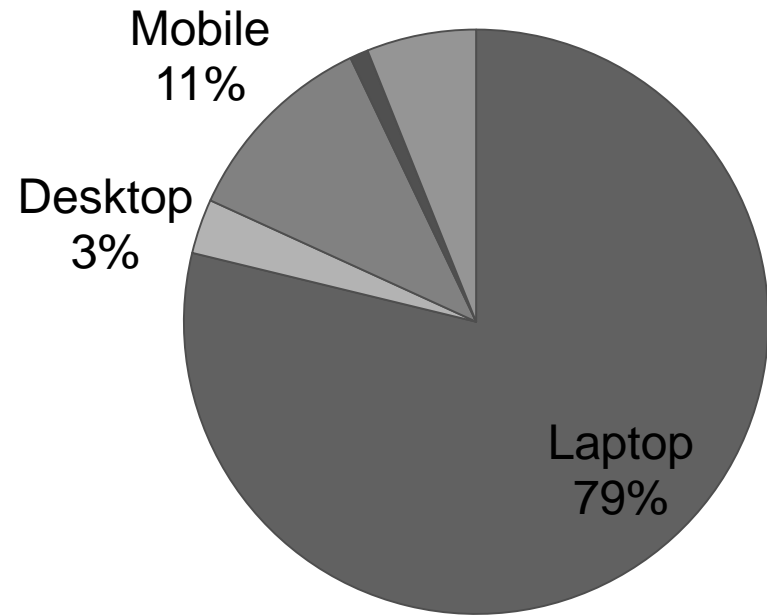

Device Types