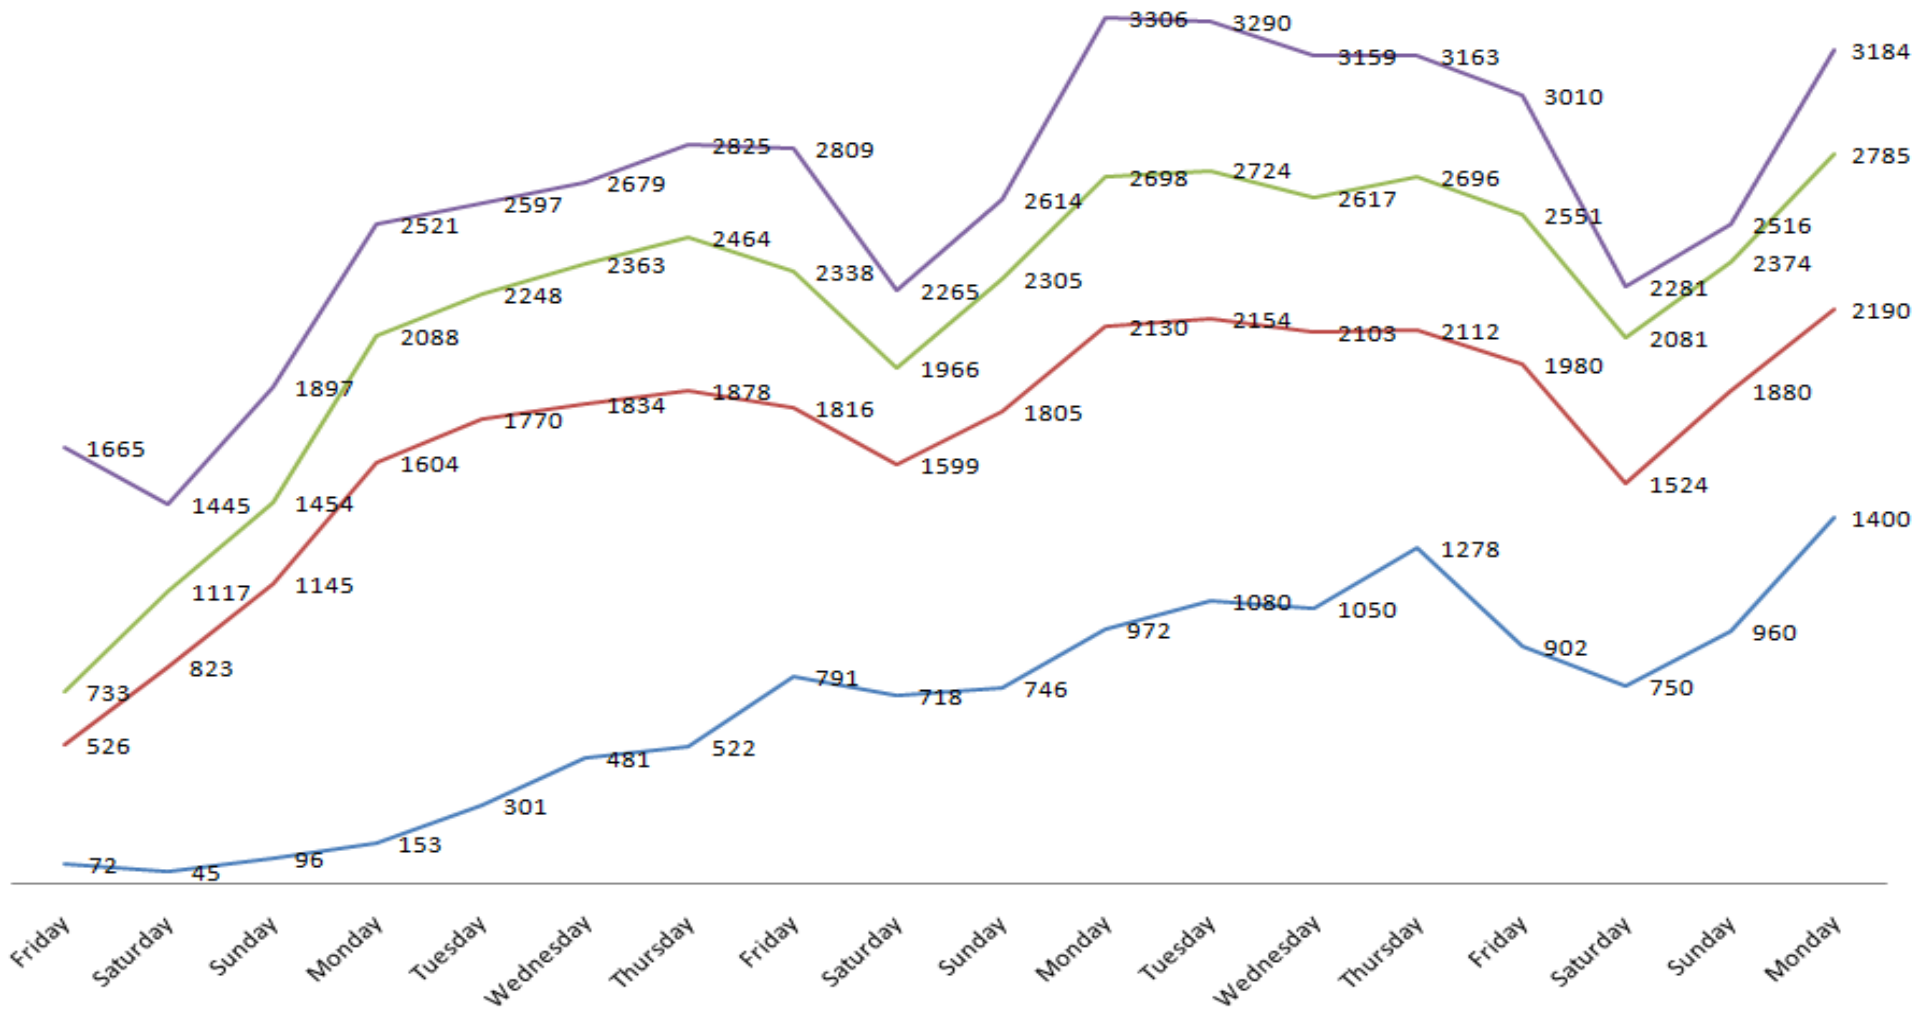

3.2 SU1X at Swansea 2009

Start of Term: Unique Users

— y2005 — y2007 — y2008 — y2009