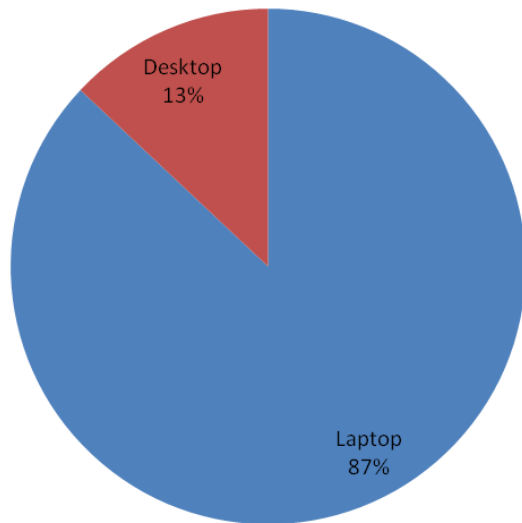

2.1 Eduroam Device Types 2007 & 2009

Device Type